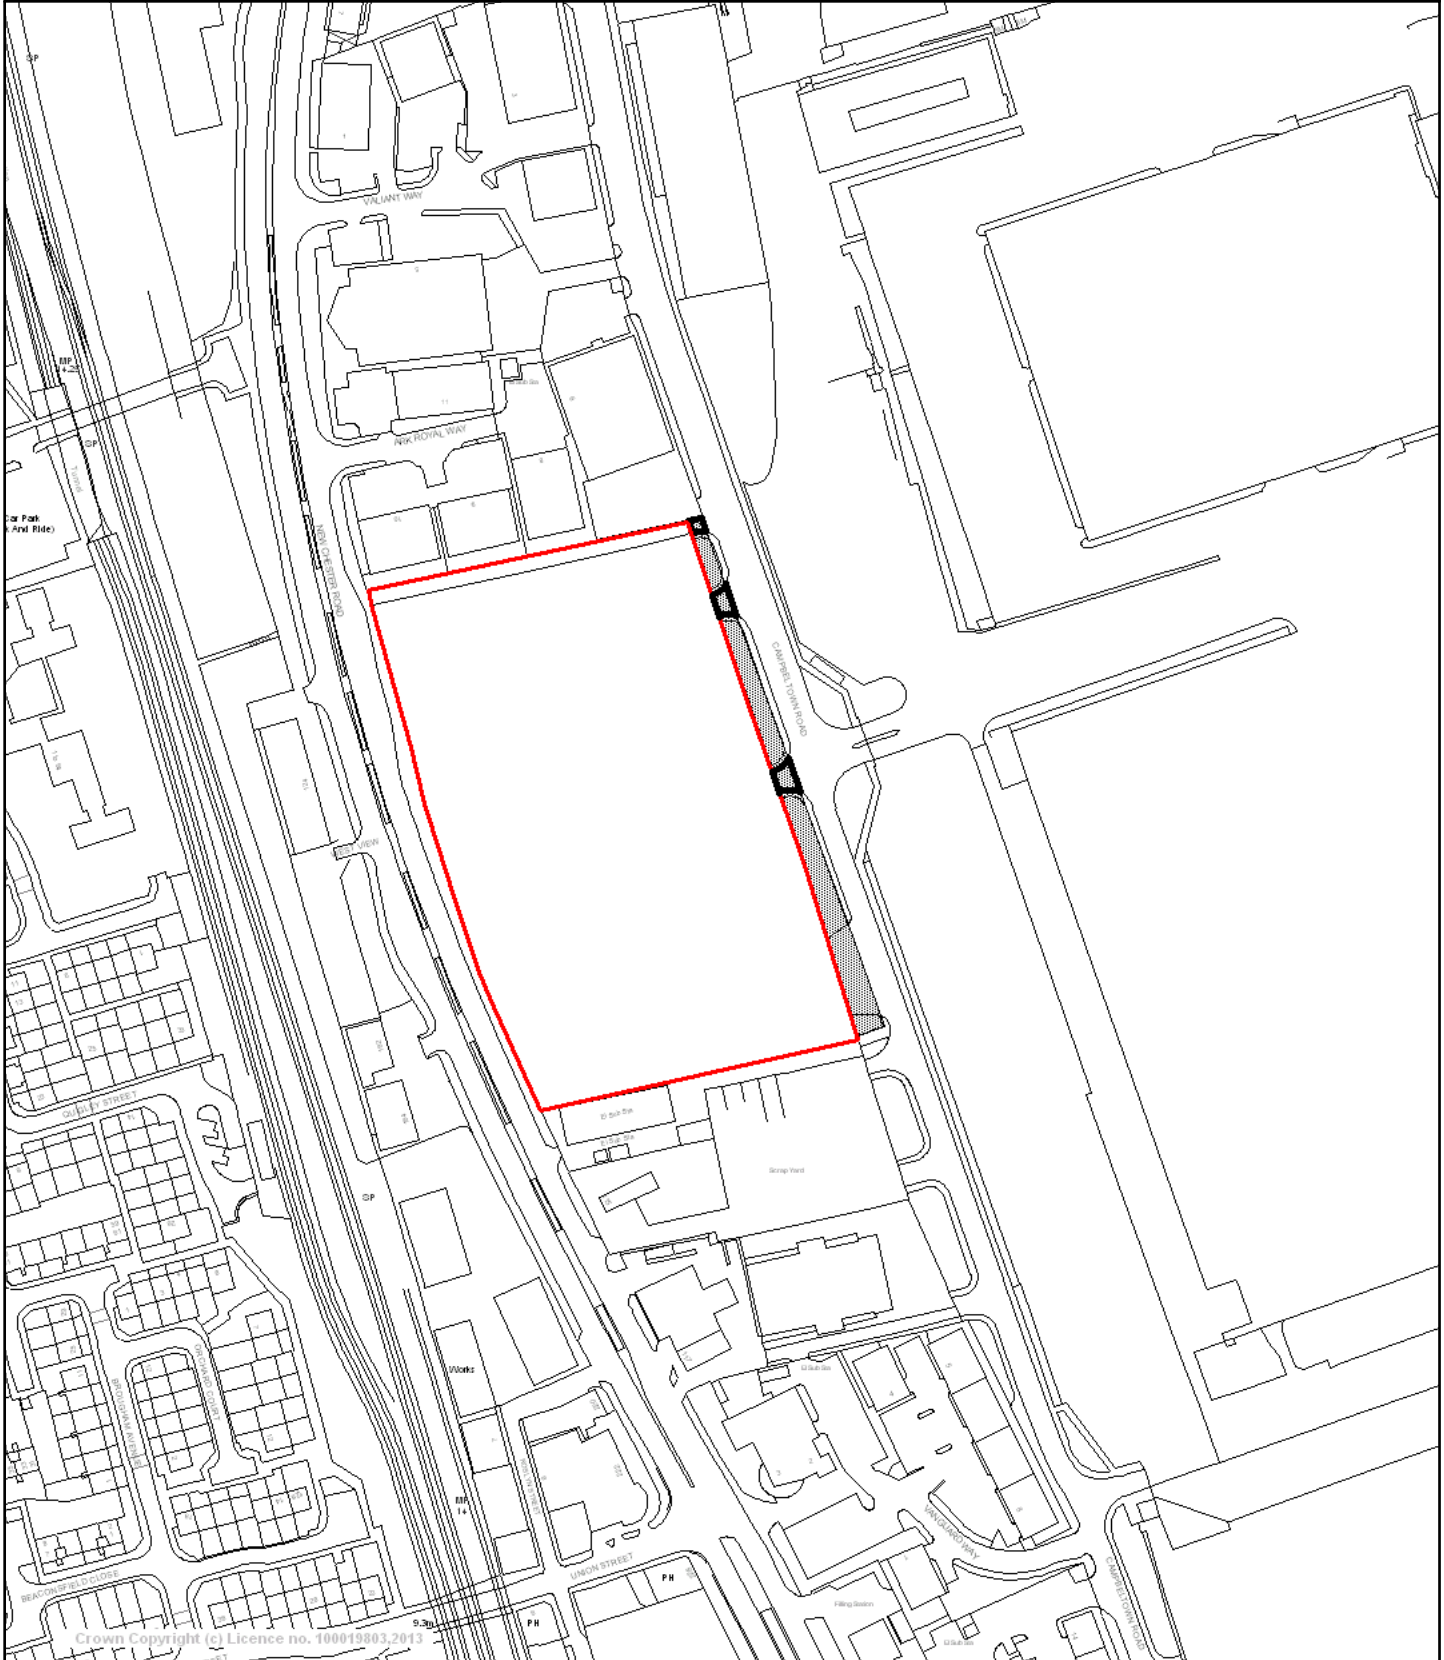

Land at Campbeltown Road, Birkenhead

© Crown copyright and database rights 2014 Ordnance Survey 100019803

Scale 1/2500
Centre = 332741 E 387650 N

You are not permitted to copy, sub-license, distribute or sell any of this data to third parties in any form.